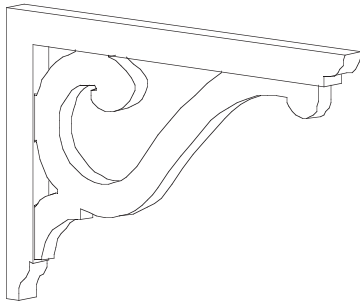

## PORCH BRACKETS & ACANTHUS CORBELS

Victorian Porch Brackets

PART#	H	W	P
6176 L&R BRACKET	15 <sup>1</sup> / <sub>4</sub> "	1"	18 <sup>1</sup> / <sub>2</sub> "
6176 CENTERPIECE	4 <sup>1</sup> / <sub>2</sub> "	1"	7 <sup>1</sup> / <sub>2</sub> "

Sold as a set or individual pieces.

Large Acanthus Corbel

PART#	H	W	P
6149	9 <sup>1</sup> / <sub>4</sub> "	13 <sup>1</sup> / <sub>8</sub> "	10 <sup>1</sup> / <sub>4</sub> "

Small Acanthus Corbel

PART#	H	W	P
6148	4 <sup>1</sup> / <sub>4</sub> "	4 <sup>1</sup> / <sub>4</sub> "	10 <sup>1</sup> / <sub>4</sub> "

Traditional Porch Brackets

PART#	H	W	P
6104	11"	1"	16 <sup>3</sup> / <sub>8</sub> "

Sold as a set or individual pieces.

Porch Bracket

PART#	H	W	P
12187	30"	3 <sup>1</sup> / <sub>2</sub> "	28"

Bracket

PART#	H	W	P
12297	6"	6"	13 <sup>1</sup> / <sub>4</sub> "

Bracket

PART#	H	W	P
12338	14 <sup>7</sup> / <sub>8</sub> "	7 <sup>7</sup> / <sub>8</sub> "	8 <sup>1</sup> / <sub>4</sub> "

Porch Bracket

PART#	H	W	P
10823	30"	1"	30"

Fluted Victorian Bracket

PART#	H	W	P
8333	18 <sup>15</sup> / <sub>16</sub> "	1 <sup>7</sup> / <sub>8</sub> "	9 <sup>3</sup> / <sub>4</sub> "