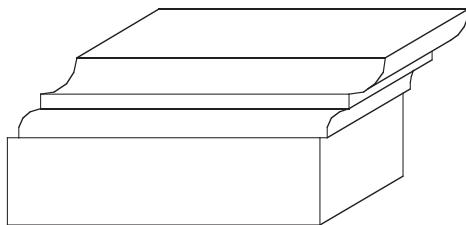

## DENTIL BLOCKS

Dentil Block with Bottom Cove Moulding

PART#	H	W	P
DB/6618	4 <sup>3</sup> / <sub>4</sub> "	6"	4 <sup>3</sup> / <sub>4</sub> "

Pitched Dentil Block

PART#	H	W	P
DB6618/LP12	12"	3 <sup>1</sup> / <sub>2</sub> "	4 <sup>7</sup> / <sub>8</sub> "
DB6618/RP12	12"	3 <sup>1</sup> / <sub>2</sub> "	4 <sup>7</sup> / <sub>8</sub> "